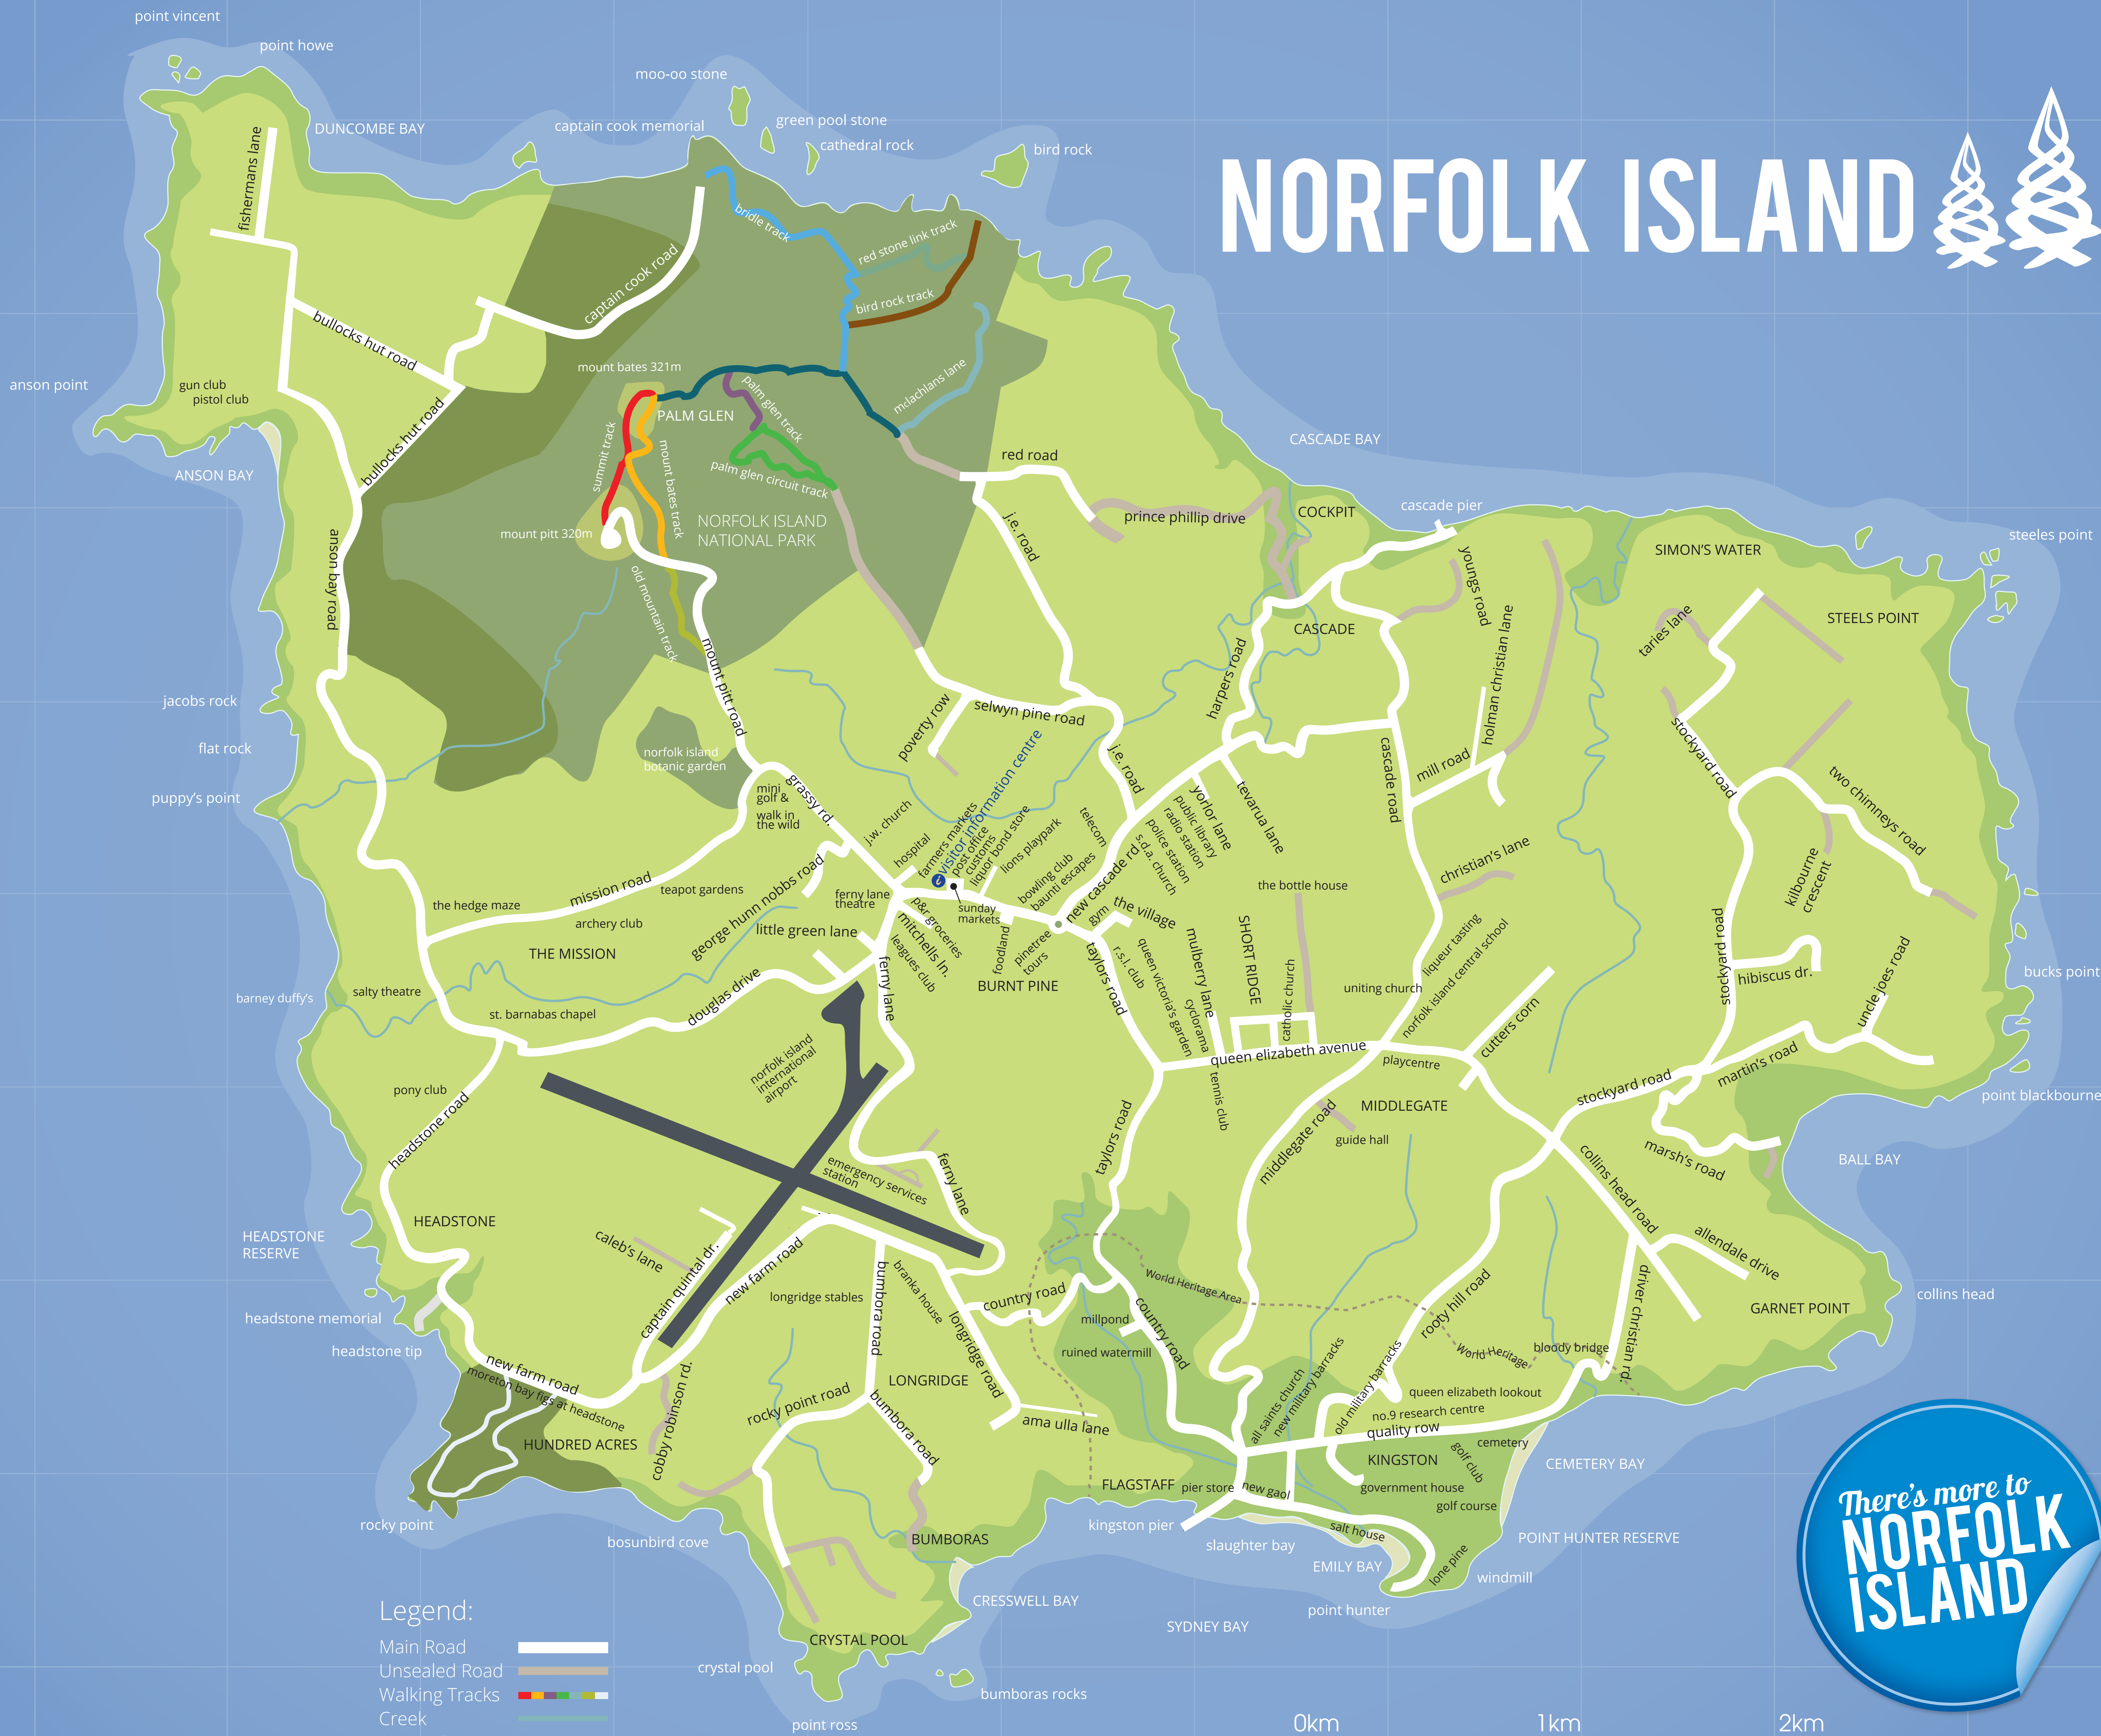

NORFOLK ISLAND

Legend:

- Main Road
- Unsealed Road
- Walking Tracks
- Creek
- Airport Runway